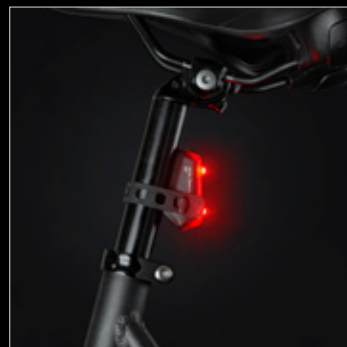

USB rechargeable lights

NEW

AXA Dwn

It's a new day,
it's a new Dwn

Small and powerful USB lights

- 30 to 100 lux
- Rear light with brake light function
- German approval (StVZO)

AXA Dwn Set

- 30 - 100 lux LED
- USB rechargeable
- Battery indicator
- Easy to fit
- German (StVZO) approval