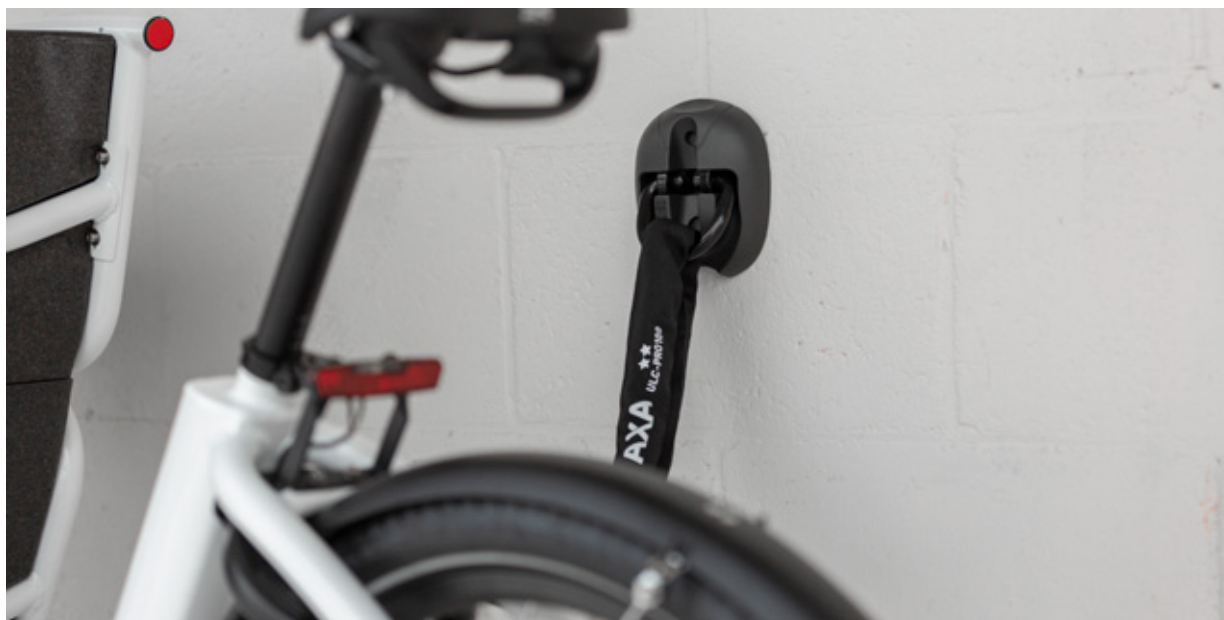

AXA Accessories

Wall/floor Anchor

59500596SC

- Mounting on wall or floor
- For indoor and outdoor use
- Shackle ø 14 mm
- ART 4 star rating

Chain locks

AXA Rigid

- Automatic click-in (key variant)

Rigid Black