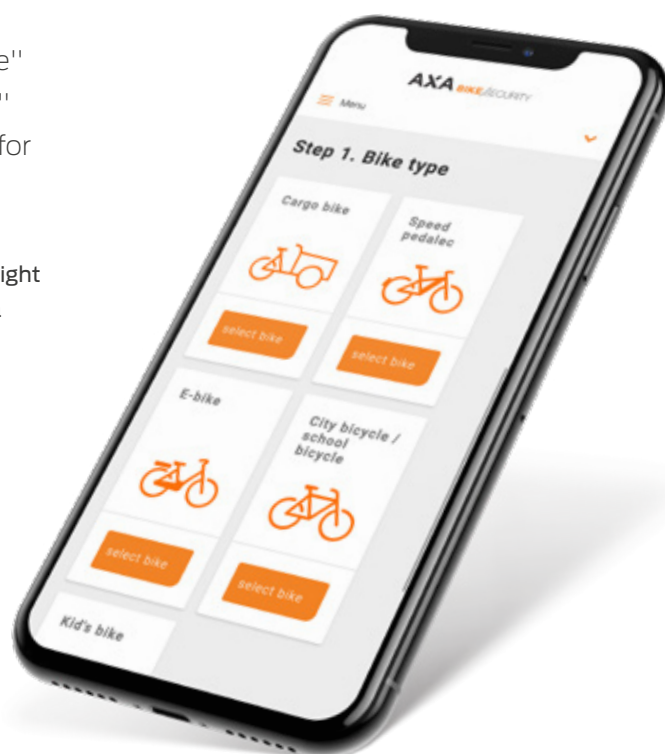

Always recommend the right bicycle light!

We are happy to help you with advice on the best bicycle light. AXA has a wide range of lighting products, from very powerful "to see" lights, to widely visible and safe "to be seen" lights. AXA has the perfect lighting solution for each bicycle and cyclist.

To make it easy for you, we have created the bicycle light selector. This online tool takes you in three steps to a choice that is tailored to your specific needs.

Scan the QR-code to get started!

National certifications

AXA offers a wide range of high-quality bicycle lighting. In this catalog, you will see the mention of the German StVZO or French Approval certification for various products. A brief explanation is provided below.

StVZO

The StVZO is the German road traffic regulation that sets special requirements for bicycle lighting. In Germany, the use of bicycle lighting that complies with the StVZO requirements is legally mandatory. This means that if you cycle in Germany, you must use a bicycle light that meets these regulations. However, it is also advisable to use a bicycle light that meets these requirements even if you are not cycling in Germany.

French Approval

Similar to the German regulations, in France, there is the "Code de la route" for bicycles. Just like in Germany, bicycle lighting in France is tested in an independent laboratory, and a bicycle light with approval complies with the French legal requirements.

RKF certification

In the Netherlands, we use the RKF certification. This certification provides clarity in the maze of bicycle lighting. It indicates that the lighting not only ensures that you are seen but also allows you to see well. The AXA bicycle lighting with the StVZO certification meets the requirements of the RKF certification.