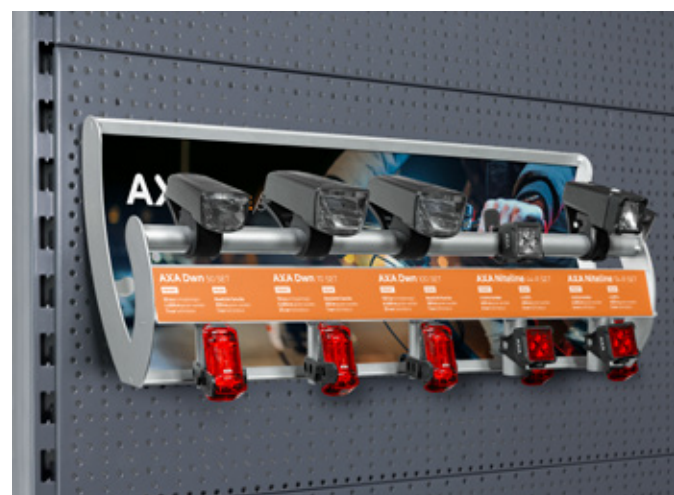

Fold Ultra display

USB rechargeable lights display