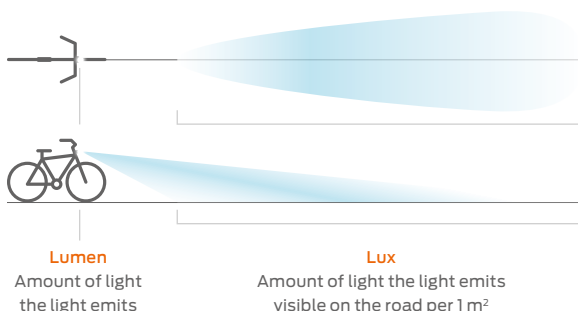

Choose the right light

In the AXA product range brochure different terms are used to term product features. In order to be able to make a good estimate of the product you need, it is therefore useful to know what these terms means. Below you can find a brief description of some product features.

Light output

35 LUX

In the lighting industry, there are two terms that can be used to indicate the brightness of a light, namely Lux and Lumen.

What is the difference between Lux and Lumen?

In the lighting industry, there are two terms that can be used to indicate the brightness of a light, namely Lux and Lumen. The difference between Lux and Lumen is the way the amount of light is measured. Lumen is the amount of light which the light emits from the source per time unit, regardless of where the light radiates. Lux, on the other hand, is the amount of light that falls on a surface, for example on a square meter.

At AXA, the number of Lux of a lamp is mentioned on almost all products. This term indicates how much light is projected onto the road and therefore how much visibility you experience. The exception confirms the rule: the AXA Solis 800 is a headlight with 800 lumens. Suitable for wide light dispersion, such as when cycling in a forest.