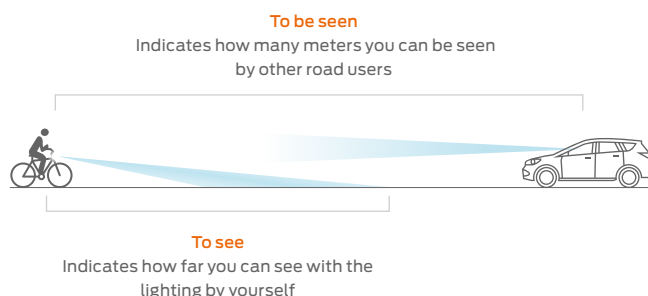

What does 'To see' and 'To be seen' stand for?

When you are cycling and participating in traffic, it is important to both see well by yourself, as to be seen by other road users. For this reason in this brochure a distinction is made between "To see" and "To be seen".

"To see" indicates how far you can see with the lighting by yourself. This lighting is mainly used by cyclists who are often cycling on poorly lit roads and use the light to have a good view of the road.

"To be seen" indicates how many meters you can be seen by other road users. This lighting is especially useful when you are cycling in the city and want to be seen on well-lit roads.